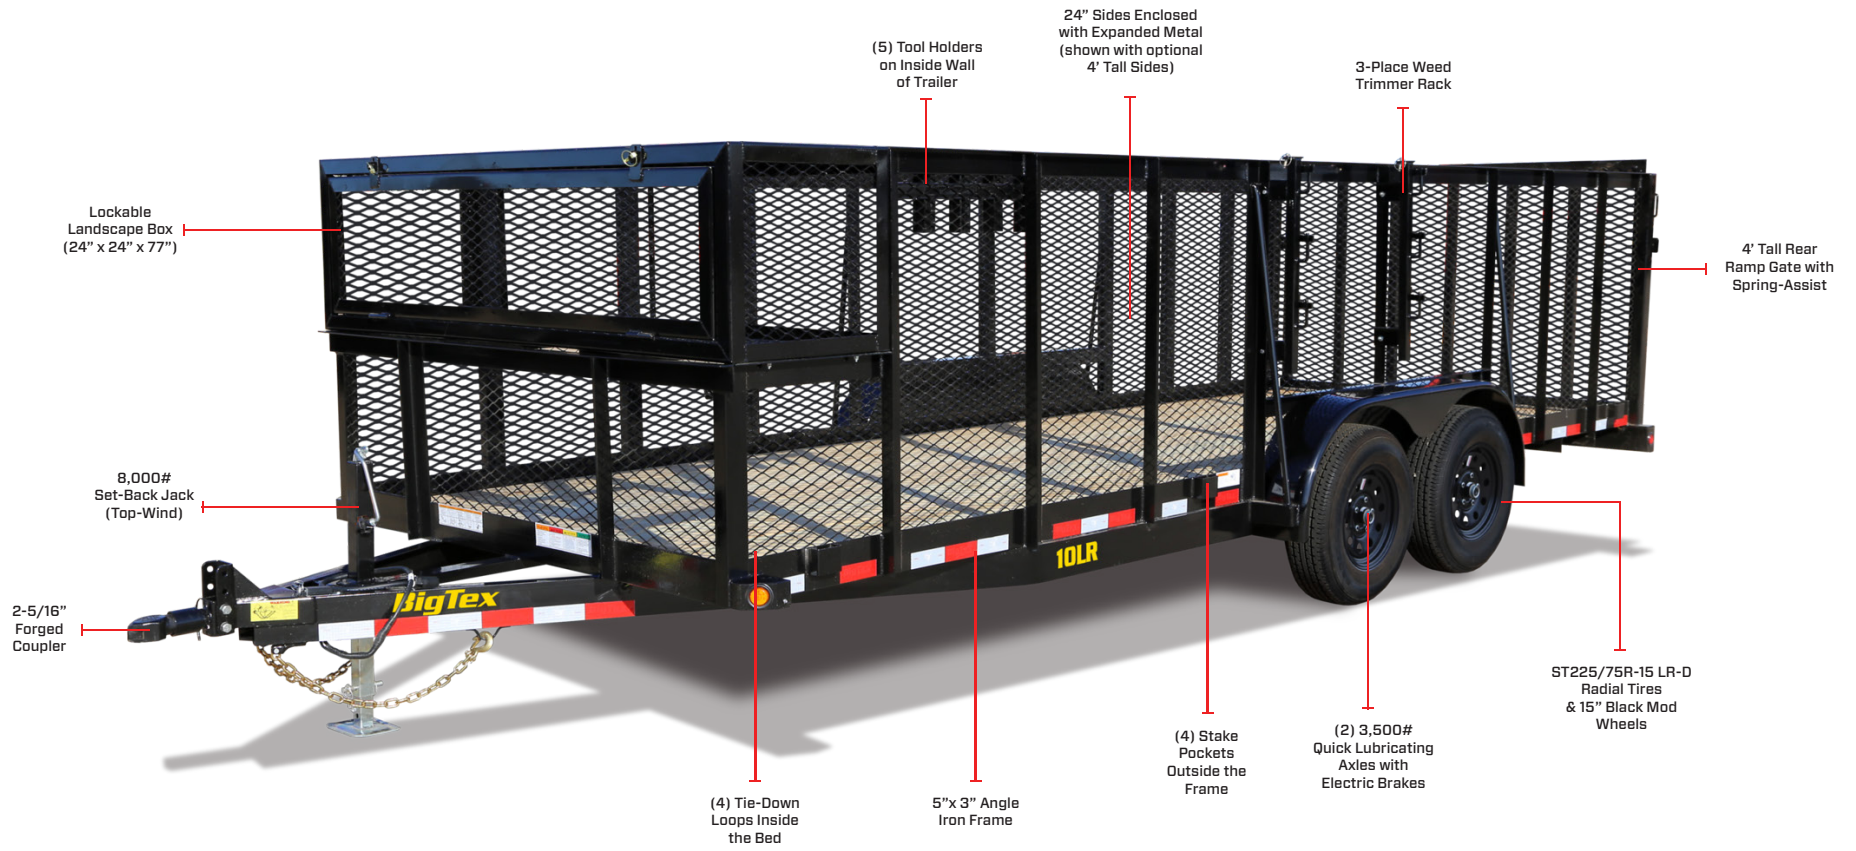

10LR

PRO SERIES TANDEM AXLE LANDSCAPE TRAILER

GVWR: 9,990#

LOAD CAPACITY: 7,130 - 7,250#

LENGTHS: 18', 20'

DECK WIDTH: 83"

WEIGHT: 2,740 - 2,860#

AXLES: Tandem (2 x 5,200#)

DECK HEIGHT: 18-5/8"

COUPLER: Bumper Pull or Pintle

LOCKABLE LANDSCAPE BOX

The 10LR comes standard equipped with a lockable landscape box to conveniently store gas cans, tools, and other gear while on the job.

WEED TRIMMER RACKS

The weed trimmer racks provide a lockable location for 3 weedeaters, edgers, pole saws, or similar gear.

TOOL HOLDERS

Tool holders are installed on the rear of the landscape box to hang shovels and rakes while in transit to the job site.

VERSATILE 4' SPRING-ASSISTED REAR RAMP GATE

The standard rear ramp gate with spring assist is equipped for easy loading and unloading of lawnmowers and other equipment.